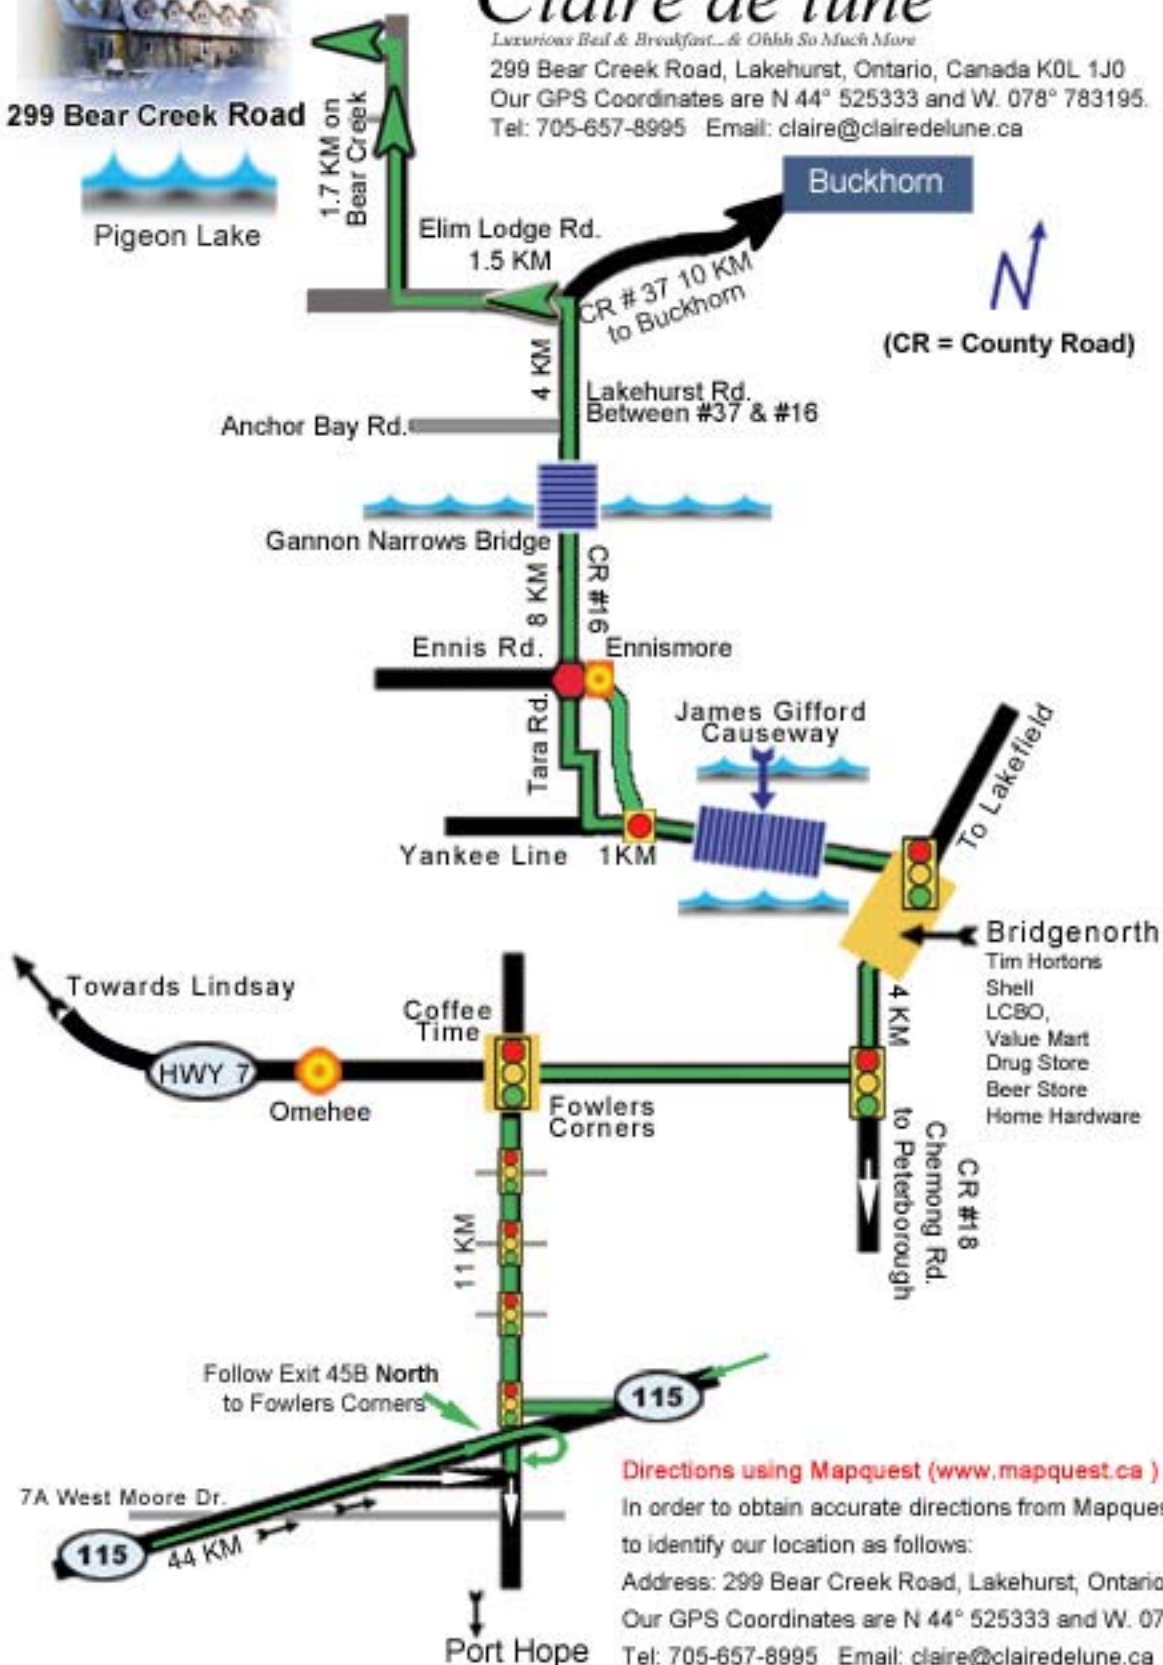

299 Bear Creek Road

Pigeon Lake

# Claire de lune

*Luxurious Bed & Breakfast... & Ohhh So Much More*

299 Bear Creek Road, Lakehurst, Ontario, Canada K0L 1J0

Our GPS Coordinates are N 44° 52'53.33" and W. 078° 78'31.95".

Tel: 705-657-8995 Email: [claire@clairedelune.ca](mailto:claire@clairedelune.ca)

### Directions using Mapquest ([www.mapquest.ca](http://www.mapquest.ca)) or GPS:

In order to obtain accurate directions from Mapquest/GPS it is best to identify our location as follows:

Address: 299 Bear Creek Road, Lakehurst, Ontario, Canada K0L 1J0